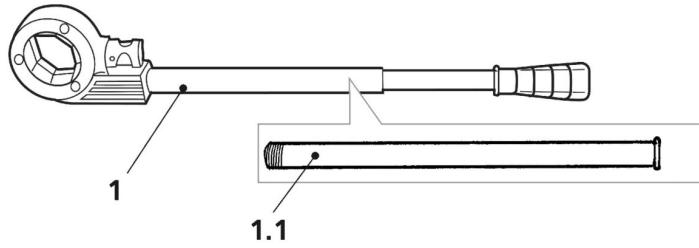

SUPERCUT
No. SUPERCUT

dated: 04/15

Größe/Size:

- A = 1/4"
- B = 3/8"
- C = 1/2"
- D = 3/4"
- E = 1"
- F = 1 1/4"
- G = 1 1/2"
- H = 2"

SUPERCUT

No. SUPERCUT

dated: 04/15

Item no.	Description	Article no.	Old article no.	Quantity
1	Ratchet compl. (2-parts)	070840X	070840X	1
1.1	Handle for ratchet 070840X	624002100	6240021	1
2	Ratchet compl. (3-parts)	71272	71272	1
2.1	Handle for ratchet 71272	600002100	6000021	1
3.1	Clamping screw M5x12	6002D1500	70848	1
3.2	Clamping screw M6x15	70849	70849	1
3.3	Clamping screw M6x20	70850	70850	1
4.1	Precision threading dies BSPT R 1/4"	070831X	70831X	1
4.2	Precision threading dies BSPT R 3/8"	070832X	70832X	1
4.3	Precision threading dies BSPT R 1/2"	070833X	70833X	1
4.4	Precision threading dies BSPT R 3/4"	070834X	70834X	1
4.5	Precision threading dies BSPT R 1"	070835X	70835X	1
4.6	Precision threading dies BSPT R 1 1/4"	070836X	70836X	1
4.7	Precision threading dies BSPT R 1 1/2"	070869X	70869X	1
4.8	Precision threading dies BSPT R 2"	070870X	70870X	1
5	Plastic carrying case Sets Ø 3/8" - 2"	070928X	70928X	1
5	Plastic carrying case Sets Ø 1/2"-1.1/4"	70780	70780	1
5	Plastic carrying case Sets Ø 3/8"-1.1/4"	995807300	-	1
6	Plastic hinge for case Sets Ø 3/8"-2"	71276	71276	1
6	Plastic hinge for case Sets Ø 1/2"-1.1/4"	70779	70779	1
6	Plastic hinge for case Sets Ø 3/8"-1.1/4"	70779	70779	1