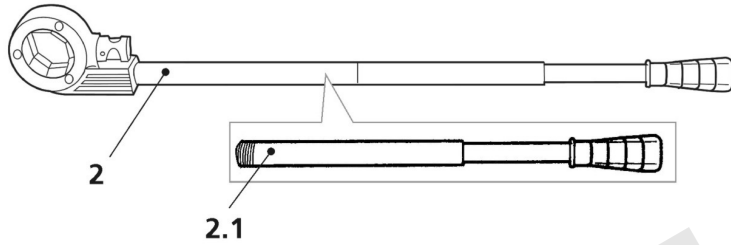

SUPERCUT
No. SUPERCUT

dated: 04/15

Größe/Size:

- A = 1/4"
- B = 3/8"
- C = 1/2"
- D = 3/4"
- E = 1"
- F = 1 1/4"
- G = 1 1/2"
- H = 2"

SUPERCUT

No. SUPERCUT

dated: 04/15

Item no.	Description	Article no.	Old article no.	Quantity
1	Ratchet compl. (2-parts)	070840X	070840X	1
1.1	Handle for ratchet 070840X	624002100	6240021	1
2	Ratchet compl. (3-parts)	71272	71272	1
2.1	Handle for ratchet 71272	600002100	6000021	1
3.1	Clamping screw M5x12	6002D1500	70848	1
3.2	Clamping screw M6x15	70849	70849	1
3.3	Clamping screw M6x20	70850	70850	1
4.1	Precision threading dies BSPT R 1/4"	070831X	70831X	1
4.2	Precision threading dies BSPT R 3/8"	070832X	70832X	1
4.3	Precision threading dies BSPT R 1/2"	070833X	70833X	1
4.4	Precision threading dies BSPT R 3/4"	070834X	70834X	1
4.5	Precision threading dies BSPT R 1"	070835X	70835X	1
4.6	Precision threading dies BSPT R 1 1/4"	070836X	70836X	1
4.7	Precision threading dies BSPT R 1 1/2"	070869X	70869X	1
4.8	Precision threading dies BSPT R 2"	070870X	70870X	1
5	Plastic carrying case Sets Ø 3/8" - 2"	070928X	70928X	1
5	Plastic carrying case Sets Ø 1/2"-1.1/4"	70780	70780	1
5	Plastic carrying case Sets Ø 3/8"-1.1/4"	995807300	-	1
6	Plastic hinge for case Sets Ø 3/8"-2"	71276	71276	1
6	Plastic hinge for case Sets Ø 1/2"-1.1/4"	70779	70779	1
6	Plastic hinge for case Sets Ø 3/8"-1.1/4"	70779	70779	1