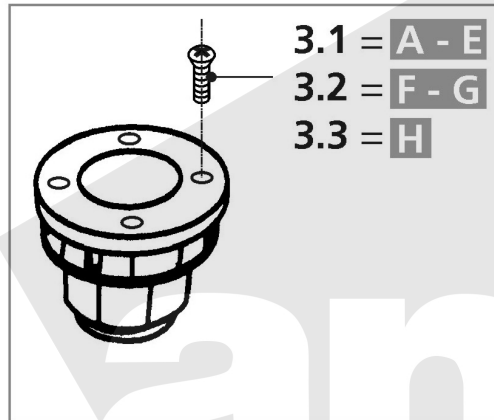

SUPERCUT
No. SUPERCUT

dated: 04/15

Größe/Size:

- A = 1/4"
- B = 3/8"
- C = 1/2"
- D = 3/4"
- E = 1"
- F = 1 1/4"
- G = 1 1/2"
- H = 2"

SUPERCUT

No. SUPERCUT

dated: 04/15

Item no.	Description	Article no.	Old article no.	Quantity
1	Ratchet compl. (2-parts)	070840X	070840X	1
1.1	Handle for ratchet 070840X	624002100	6240021	1
2	Ratchet compl. (3-parts)	71272	71272	1
2.1	Handle for ratchet 71272	600002100	6000021	1
3.1	Clamping screw M5x12	6002D1500	70848	1
3.2	Clamping screw M6x15	70849	70849	1
3.3	Clamping screw M6x20	70850	70850	1
4.1	Precision threading dies BSPT R 1/4"	070831X	70831X	1
4.2	Precision threading dies BSPT R 3/8"	070832X	70832X	1
4.3	Precision threading dies BSPT R 1/2"	070833X	70833X	1
4.4	Precision threading dies BSPT R 3/4"	070834X	70834X	1
4.5	Precision threading dies BSPT R 1"	070835X	70835X	1
4.6	Precision threading dies BSPT R 1 1/4"	070836X	70836X	1
4.7	Precision threading dies BSPT R 1 1/2"	070869X	70869X	1
4.8	Precision threading dies BSPT R 2"	070870X	70870X	1
5	Plastic carrying case Sets Ø 3/8" - 2"	070928X	70928X	1
5	Plastic carrying case Sets Ø 1/2"-1.1/4"	70780	70780	1
5	Plastic carrying case Sets Ø 3/8"-1.1/4"	995807300	-	1
6	Plastic hinge for case Sets Ø 3/8"-2"	71276	71276	1
6	Plastic hinge for case Sets Ø 1/2"-1.1/4"	70779	70779	1
6	Plastic hinge for case Sets Ø 3/8"-1.1/4"	70779	70779	1