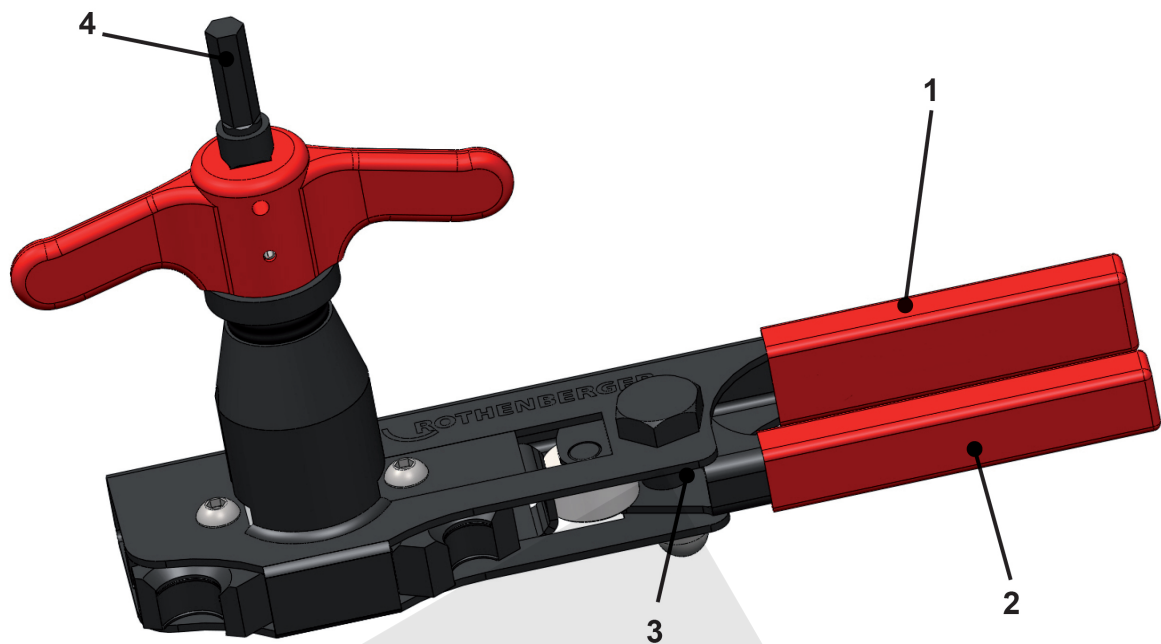

ROFLARE REVOLVER

No. 100000222 / 100000223 / 100000230 / 100000231

dated: 01/16

ant

ROFLARE REVOLVER

dated: 01/16

No. 100000222 / 100000223 / 100000230 / 100000231

Item no.	Description	Article no.	Quantity
1	Plastic handle small ROFLARE	1300001736	1
2	Plastic handle large ROFLARE	1300001735	1
3	Tension spring ROFLARE d=1,10	1300002421	1
4	Cordless Screwdriver Adapter	1300000594	1