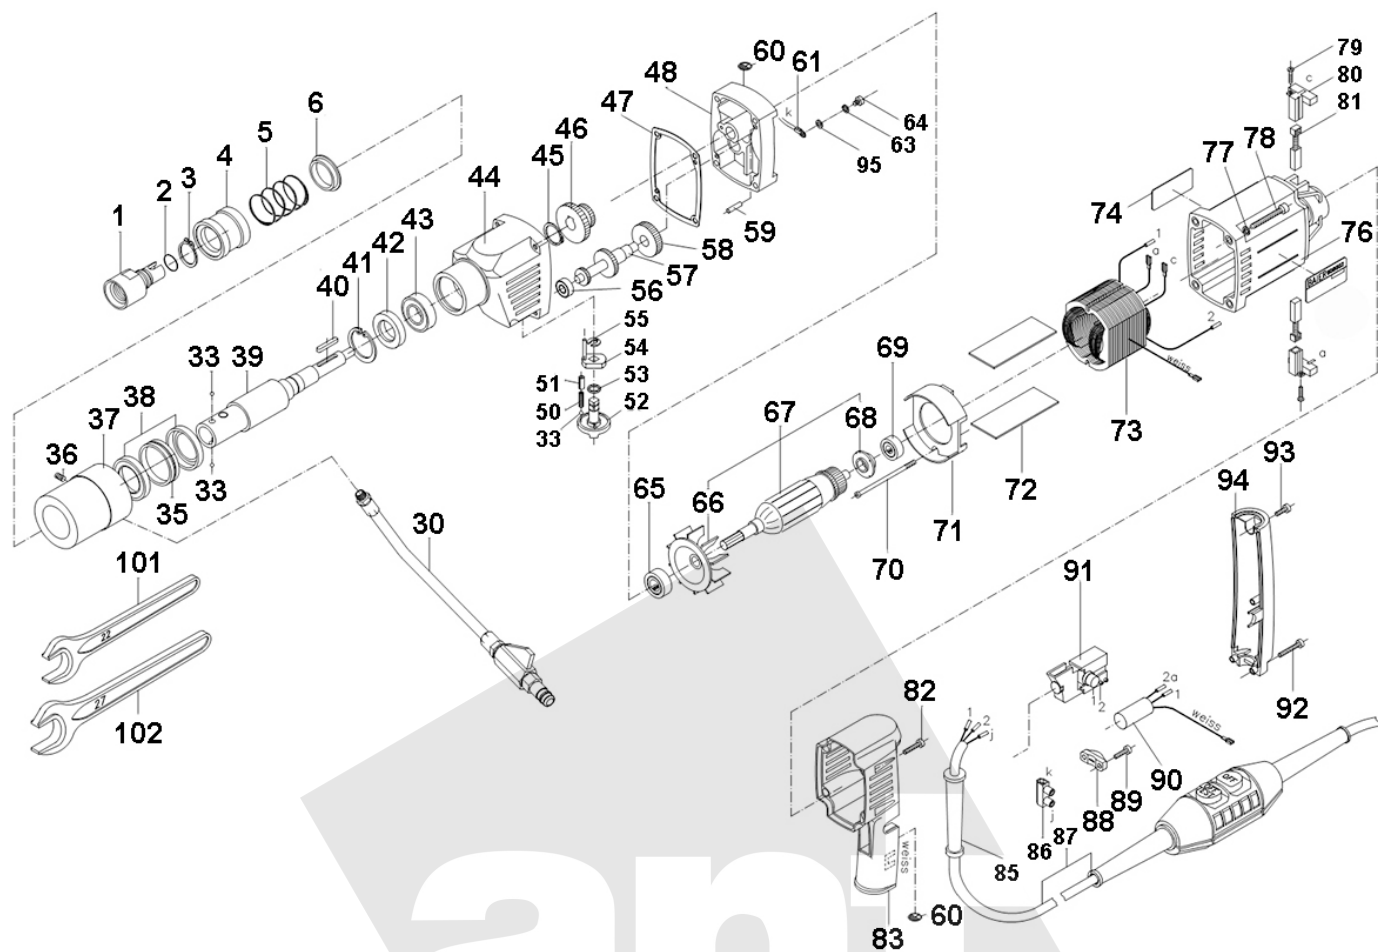

RODIADRILL Ceramic ECO
No. FF40140

dated: 08/15

RODIADRILL Ceramic ECO

dated: 08/15

No. FF40140

Item no.	Description	Article no.	Quantity
1	Drill holding fixture G1/2" complete	FF35751	1
2	O-ring seal 13x1,5	FF57114	1
3	Circlip A25 DIN 471	H98197	1
4	Capsule	FF57115	1
5	Compression spring 30x1,8x45	FF57116	1
6	Impact ring	FF57117	1
30	Water hose	FF35301	1
33	Ball 4	F88625	4
35	Spacer	FF57181	1
36	Grub screw M5x8 DIN 916	FF57142	1
37	Flushing head RD Ceramic ECO	FF57180	1
38	Oil seal 42x30x7 DIN 3760	FF57144	2
39	Pinion shaft	FF57145	1
40	Feather key 4x4x25 DIN 6885 hardened	FF57146	1
41	Circlip J35 DIN 472	7620057	1
42	Oil seal A20/35x7ACN DIN 3760	FF57147	1
43	Bearing 6003 2Z	FF57148	1
44	Transmission housing	FF57149	1
45	Circlip A17 DIN 471	H81205	1
46	Double gearwheel 23Z/33Z	FF57150	1
47	Fflat gasket	FF57151	1
48	Engine cover	FF57152	1
50	Compression spring 3,7x0,6x13	FF56768	1
51	Slotted spring pin 5x12 DIN 7346	FF56769	1
52	Operating handle	FF57154	1
53	O-ring seal 9,1x1,6	FF56764	1
54	Shift lever	FF57155	1
55	Lock washer 6 DIN 6799	FF56766	1
56	Bearing 607	N6072RS	1
57	Counter shaft complete incl. Pos. 58	FF57156	1
58	Gearwheel 21Z	FF57157	1
59	Cylinder bolt 4x16 DIN 7	FF56735	1
60	Grounding sign yellow/green	FF57101	1
61	Protective earth conductor	FF57104	1
63	Spring washer A4 DIN 127 ZN	FF57105	1
64	Cheese head screw M4x8 DIN 84 ZN	FF57158	1
65	Bearing 6000 C3 2RS	N60002RS	1
66	Fan	FF57159	1
67	Armature 230V incl. Pos. 66/68	FF57160	1
68	Isolation ring	FF57161	1
69	Bearing 608-2Z	T855284	1
70	Oval-head screw 3,9x70 DIN 7981 ZN	FF57163	2
71	Air conduction washer	FF57164	1
72	Isolation plate	FF57165	1
73	Field 230V	FF57166	1
74	Signboard	FF57167	1
76	Engine housing	FF57169	1
77	Spring washer 5 DIN 7980	FF57170	4
78	Hex head screw M5x45 DIN 912	H80614	4
79	Sheet metal screw 2,9x9,5 DIN 7971B	FF57171	2
80	Carbon bracket	FF57172	2
81	Carbon brush	FF57173	2
82	Oval-head screw 3,9x19 DIN 7981 ZN	FF56758	4
83	Handle	FF57174	1
85	Bend protection grommet	FF56752	1
86	Bushing clamp 1-p.	FF57112	1
87	Cable with PRCD contactor	F88086	1
88	Cable link	FF56754	1
89	Oval-head screw 3,9x16 DIN 7981 ZN	FF56753	2
90	Condenser	FF57176	1
91	Contacto	FF57177	1
92	Oval-head screw 3,9x25 DIN 7981 ZN	FF57178	1
93	Oval-head screw 3,9x13 DIN 7981 ZN	FF56750	1
94	Handle scale	FF57179	1
95	Washer 4,3 DIN 433ZN	FF57103	1
101	Flat spanner SW24	FF70024	1
102	Flat spanner SW27 DIN 894	FF70027	1