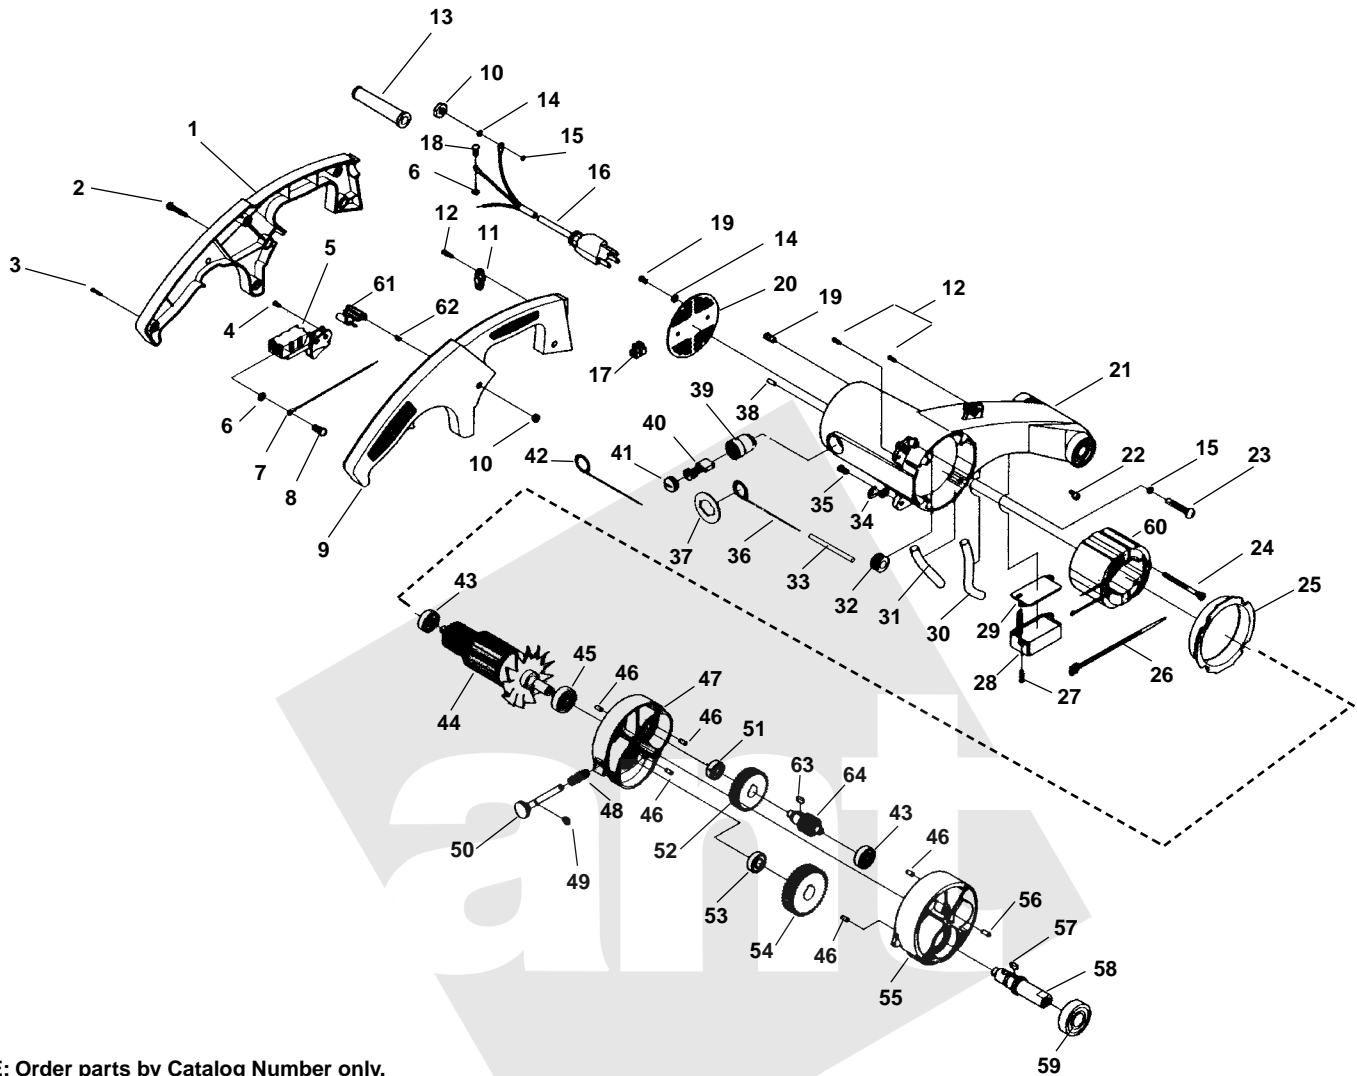

**Electrical Components**

**NOTE: Order parts by Catalog Number only.  
DO NOT order by Reference Number.**

Ref. No.	Catalog No.	Description	Ref. No.	Catalog No.	Description	Ref. No.	Catalog No.	Description
1	74892	Handle Left Hand	24	75007	M5 x 70MM Pan Hd. Screw	46	75032	Rubber Pin
2	74882	M5 x 27MM Pan Hd Screw	25	75012	Baffle	47	75037	Gear Housing - Inward
3	74887	1/8" x 5/8" Self Tap Screw	26	75442	Locking Cable Ties	48	75052	Spring
4	74897	4M4 x 10MM Self Tap Screw	27	75412	M5 x 12MM Pan Hd. Screw	49	75062	Retaining Ring
5	74902	Switch	28	75407	Filter	50	75057	Lock Pin
6	74852	M 3.5 Ext. Tooth Washer	29	75402	Cover	51	75047	Ball Bearing
7	74987	Jumper Wire	30	75437	Sleeving	52	75072	Gear
8	74847	#6 x 6.8MM Pan Hd. Screw	31	75432	Sleeving	53	75087	Ball Bearing
9	74917	Handle Right Hand	32	75767	Sleeve	54	75092	Gear
10	74922	M5 Hex Nut	33	75392	Sleeving	55	75112	Gear Housing-Inner
11	74912	Clamp	34	74992	Chain Hook	56	75117	Pin
12	74907	M4 x 16MM Self Tap Screw	35	74997	1/4" x 5/8" Shoulder Screw	57	75077	Square Key
13	74867	Cord Guard	36	74987	Jumper Wire	58	75127	Spindle
14	74932	M5 Lock Washer	37	75212	Fiberplate	59	75217	Ball Bearing
15	74877	M5 Ext. Tooth Washer	38	74962	Rubber Pin	60	75002	Field 115V
16	75542	Power Cord	39	74967	Brush Holder	61	75577	Field 230V
17	75387	Terminal block	40	74972	Brush	62	75532	Lock Button
18	74847	#6 x 6.8MM Pan Hd. Screw	41	74977	Brush Cap	63	75537	Spring
19	75412	M5 x 12MM Pan Hd. Screw	42	75182	Jumper Wire	64	75077	Square Key
20	74937	End Cover	43	75017	Ball Bearing		75082	Gear Shaft
21	74957	Motor Housing	44	75022	Armature 115V			
22	75287	Wire Nut		75582	Armature 230V			
23	75762	M5 x 20MM Pan Hd. Screw	45	75027	Ball Bearing			