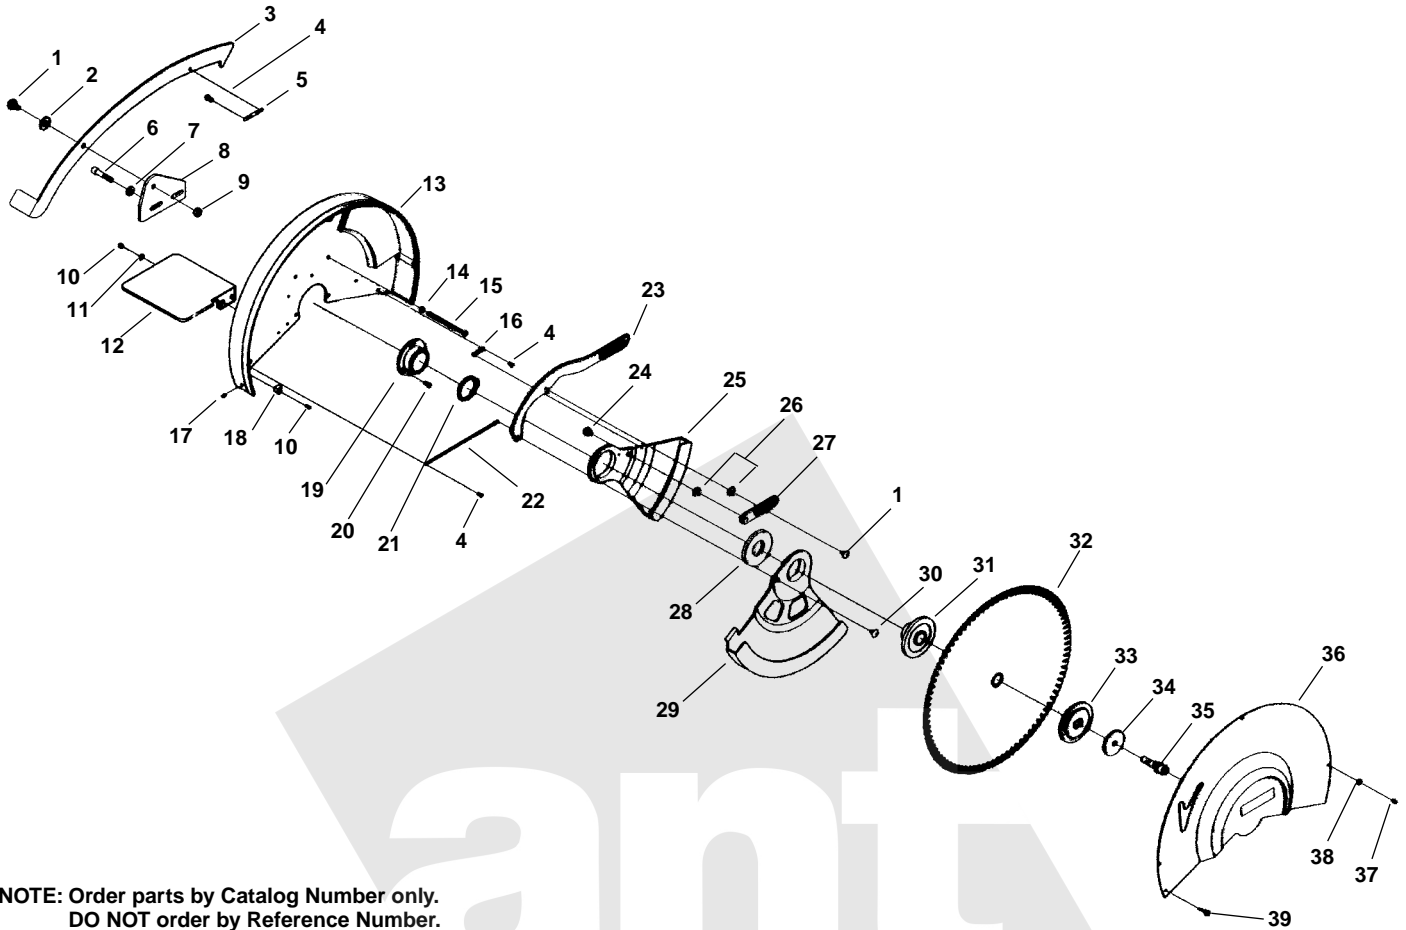

Blade and Guard Components

NOTE: Order parts by Catalog Number only. DO NOT order by Reference Number.

Ref. No.	Catalog No.	Description	Ref. No.	Catalog No.	Description	Ref. No.	Catalog No.	Description
1	75417	Shoulder Screw (230V Only)	13	74712	Safety Cover	26	74762	Spacer
2	75732	M8 Flat Washer (230V Only)	14	74717	M5 Tooth Washer	27	74757	Lever
3	75727	Lever (230V Only)	15	74722	M5 x 85MM Flat Head Screw	28	74807	Spacer
4	74732	M4 x 8MM Shoulder Screw (230V Only)	16	74727	Spring	29	74802	Big Blade Guard
5	75697	Spring (230V Only)	17	75477	M4 x 4MM Set Screw (115V Only)	30	75427	Shoulder Screw
6	75267	M5 x 16MM Hex Screw (230V Only)	18	74857	Stop	31	74812	Flange
7	75717	M5 Flat Washer (230V Only)	19	74777	Bearing Cover	32	71692	Blade
8	75712	Brace Bracket (230V Only)	20	74782	M4 x 10MM Flat Hd. Screw	33	74822	Flange
9	75707	M5 Hex Nut (230V Only)	21	74787	Retaining Ring	34	74832	M10 Flat Washer
10	74767	M4 x 12MM Pan Hd Screw	22	74792	Spring	35	74827	M10 x 25MM Hex Screw
11	75472	M4 Flat Washer	23	74737	Lever	36	74837	Cover
12	74772	Protection Plate	24	74747	Shoulder Screw	37	74842	M4 x 12MM Button Screw
			25	74752	Small Blade Guard	38	75687	M4 Lock Washer
						39	75692	Lock Pin (115V Only)