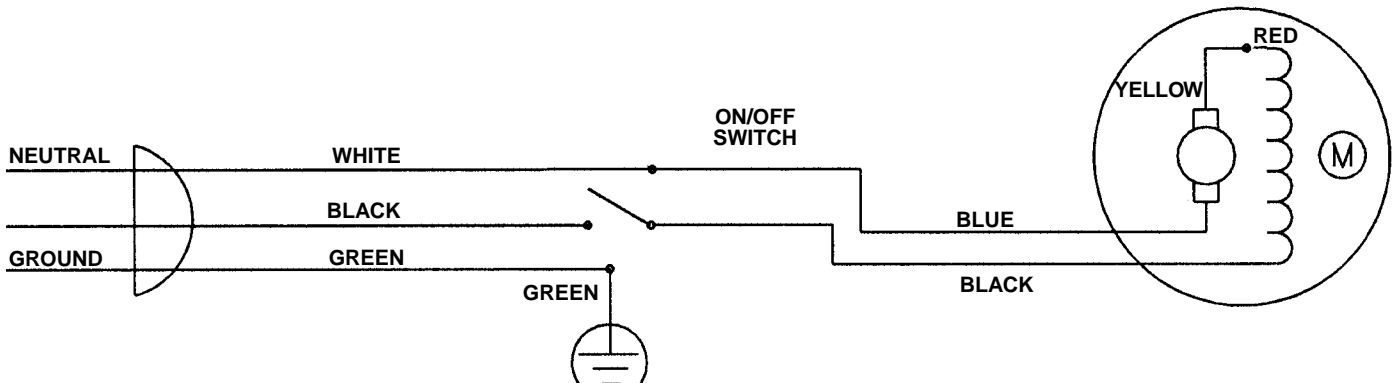

Blade and Guard Components

NOTE: Order parts by Catalog Number only. DO NOT order by Reference Number.

Ref. No.	Catalog No.	Description	Ref. No.	Catalog No.	Description	Ref. No.	Catalog No.	Description
1	75417	Shoulder Screw (230V Only)	13	74712	Safety Cover	26	74762	Spacer
2	75732	M8 Flat Washer (230V Only)	14	74717	M5 Tooth Washer	27	74757	Lever
3	75727	Lever (230V Only)	15	74722	M5 x 85MM Flat Head Screw	28	74807	Spacer
4	74732	M4 x 8MM Shoulder Screw (230V Only)	16	74727	Spring	29	74802	Big Blade Guard
5	75697	Spring (230V Only)	17	75477	M4 x 4MM Set Screw (115V Only)	30	75427	Shoulder Screw
6	75267	M5 x 16MM Hex Screw (230V Only)	18	74857	Stop	31	74812	Flange
7	75717	M5 Flat Washer (230V Only)	19	74777	Bearing Cover	32	71692	Blade
8	75712	Brace Bracket (230V Only)	20	74782	M4 x 10MM Flat Hd. Screw	33	74822	Flange
9	75707	M5 Hex Nut (230V Only)	21	74787	Retaining Ring	34	74832	M10 Flat Washer
10	74767	M4 x 12MM Pan Hd Screw	22	74792	Spring	35	74827	M10 x 25MM Hex Screw
11	75472	M4 Flat Washer	23	74737	Lever	36	74837	Cover
12	74772	Protection Plate	24	74747	Shoulder Screw	37	74842	M4 x 12MM Button Screw
			25	74752	Small Blade Guard	38	75687	M4 Lock Washer
						39	75692	Lock Pin (115V Only)